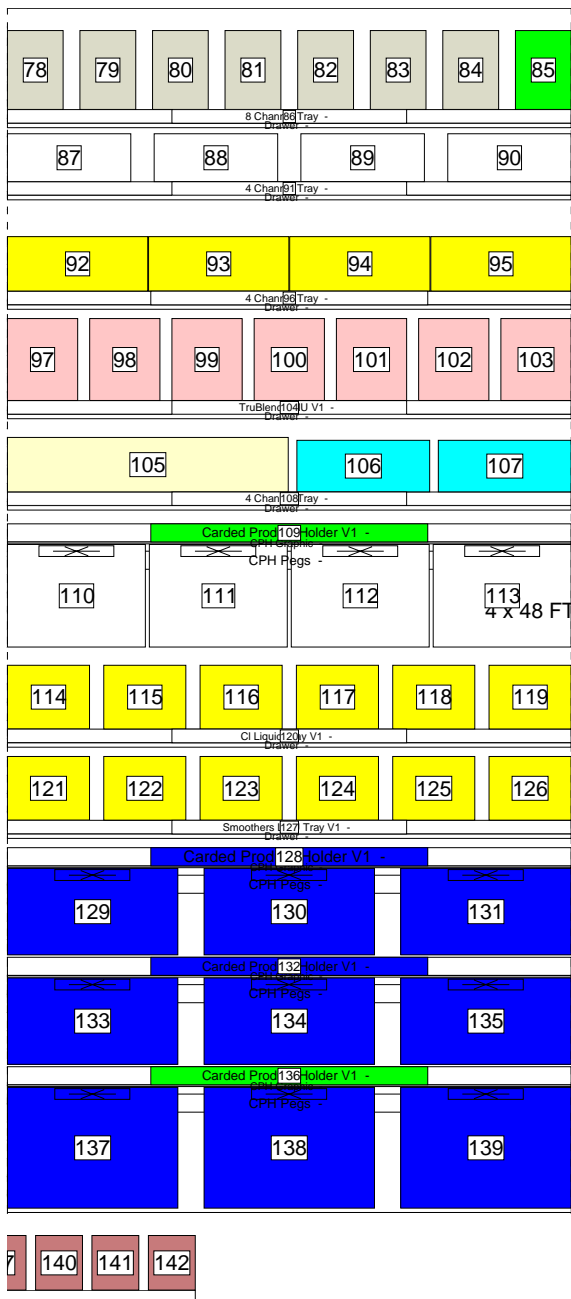

Corporate 06X66P Backwall Non-Lit

POSITION REPORT

Wall Strategy & Logistics 8/14/2018

CU000006X066A00UPEP60