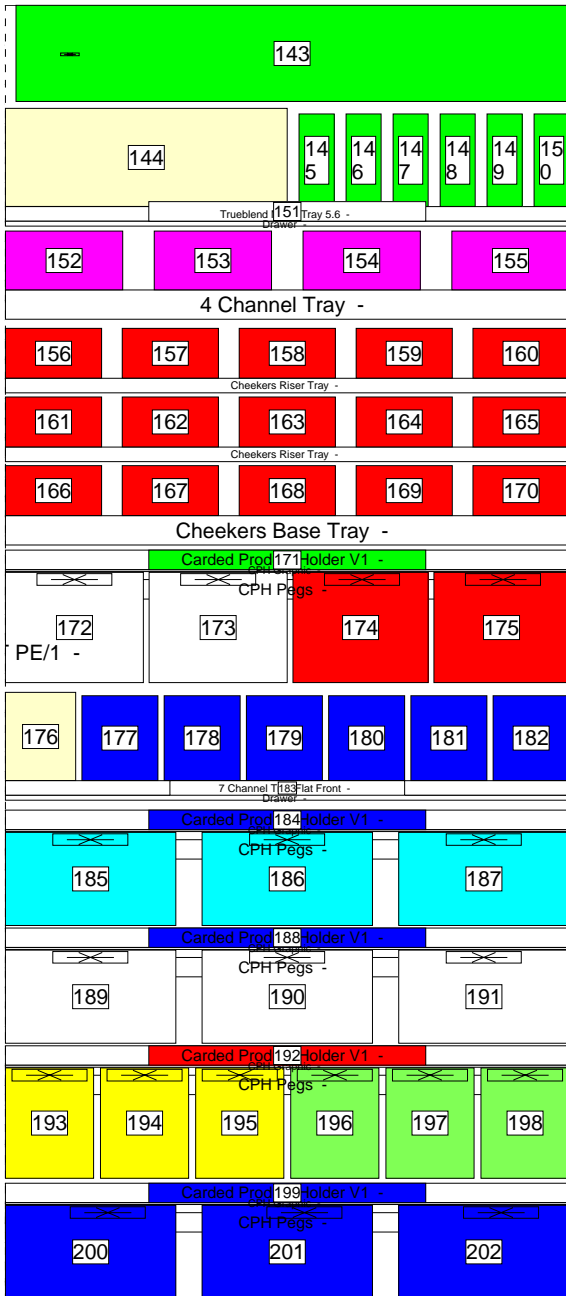

Corporate 06X66P Backwall Non-Lit

POSITION REPORT

Wall Strategy & Logistics 8/14/2018

CU000006X066A00UPEP60