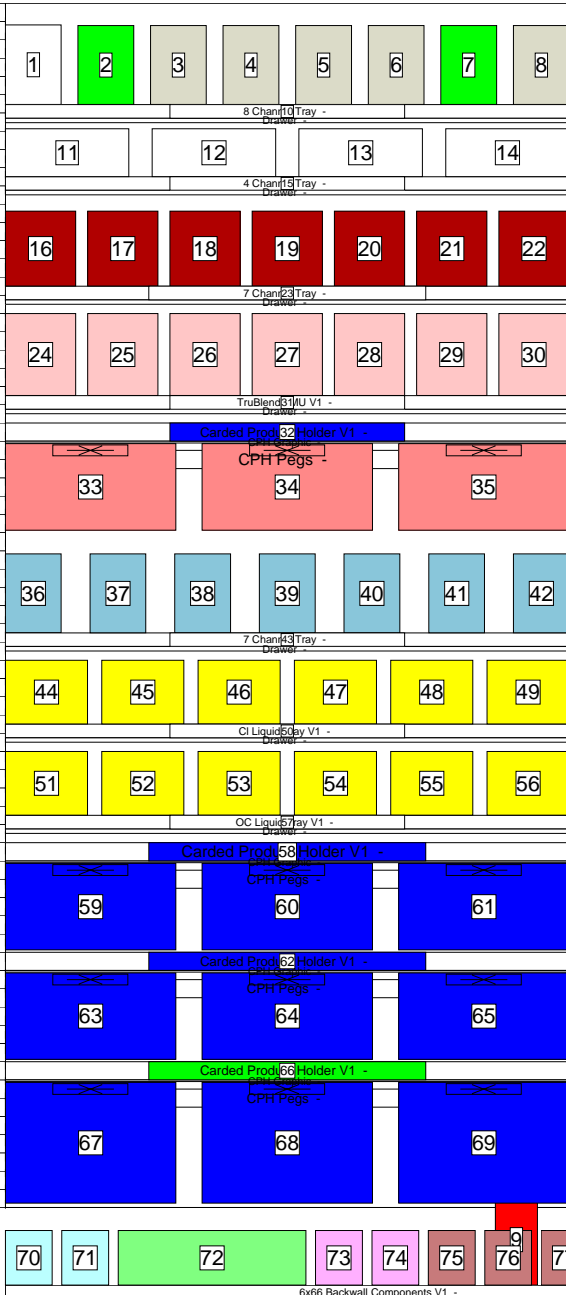

Corporate 06X66P Backwall Non-Lit

POSITION REPORT

Wall Strategy & Logistics 8/14/2018

CU000006X066A00UPEP60

Location ID	Assembly	UPC	ID	Description	Boutique	Facings
Loc ID	SA 3n1 Fnd/Primer/SS 1 of 2 - 1	UPC	ID	Description	Boutique	Facings
	1SA 3n1 Fnd/Primer/SS 1 of 2 - 1	2270012722	80294152	CG Simply Ageless 100 Primer	Simply Ageless Primer	1
	2SA 3n1 Fnd/Primer/SS 1 of 2 - 1	3614227090460	99240008003	CG Simply Ageless 3-n-1 LMU 200 Fair Ivory N01/19	Simply Ageless 3n1 Foundation	1
	3SA 3n1 Fnd/Primer/SS 1 of 2 - 1	0810010035	80294769	CG Simply Ageless 3-n-1 LMU 205 Ivory	Simply Ageless 3n1 Foundation	1
	4SA 3n1 Fnd/Primer/SS 1 of 2 - 1	0810010036	80295401	CG Simply Ageless 3-n-1 LMU 210 Classic Ivory	Simply Ageless 3n1 Foundation	1
	5SA 3n1 Fnd/Primer/SS 1 of 2 - 1	0810010037	80295408	CG Simply Ageless 3-n-1 LMU 220 Creamy Natural	Simply Ageless 3n1 Foundation	1
	6SA 3n1 Fnd/Primer/SS 1 of 2 - 1	0810010038	80294777	CG Simply Ageless 3-n-1 LMU 225 Buff Beige	Simply Ageless 3n1 Foundation	1
	7SA 3n1 Fnd/Primer/SS 1 of 2 - 1	3614226708830	99240008004	CG Simply Ageless 3-n-1 LMU 227 Golden Beige N01/19	Simply Ageless 3n1 Foundation	1
	8SA 3n1 Fnd/Primer/SS 1 of 2 - 1	0810010039	80294778	CG Simply Ageless 3-n-1 LMU 232 Nude Beige	Simply Ageless 3n1 Foundation	1
Loc ID	Simply Age 1 of 2	UPC	ID	Description	Boutique	Facings
	11Simply Age 1 of 2	0810000794	80274755	CG Simply Ageless Wrinkle Defying Foundation 205 Ivory	Simply Ageless Wrinkle Defy Foundation	1
	12Simply Age 1 of 2	0810000795	80274756	CG Simply Ageless Wrinkle Defying Foundation 210 Classic Ivory	Simply Ageless Wrinkle Defy Foundation	1
	13Simply Age 1 of 2	0810000796	80274789	CG Simply Ageless Wrinkle Defying Foundation 215 Natural Ivory	Simply Ageless Wrinkle Defy Foundation	1
	14Simply Age 1 of 2	0810000782	80274790	CG Simply Ageless Wrinkle Defying Foundation 220 Creamy Natural	Simply Ageless Wrinkle Defy Foundation	1
Loc ID	Vitalist Fnd 1 of 1	UPC	ID	Description	Boutique	Facings
	16Vitalist Fnd 1 of 1	4620000411	80297822	CG Vitalist Healthy Elixir LMU 710 Classic Ivory	Vitalist Healthy Elixir Foundation	1
	17Vitalist Fnd 1 of 1	4620000412	80297823	CG Vitalist Healthy Elixir LMU 720 Creamy Natural	Vitalist Healthy Elixir Foundation	1
	18Vitalist Fnd 1 of 1	4620000413	80297824	CG Vitalist Healthy Elixir LMU 725 Buff Beige	Vitalist Healthy Elixir Foundation	1
	19Vitalist Fnd 1 of 1	4620000416	80297827	CG Vitalist Healthy Elixir LMU 742 Medium Beige	Vitalist Healthy Elixir Foundation	1
	20Vitalist Fnd 1 of 1	4620000426	80297830	CG Vitalist Healthy Elixir LMU 755 Soft Honey	Vitalist Healthy Elixir Foundation	1
	21Vitalist Fnd 1 of 1	4620000421	80297832	CG Vitalist Healthy Elixir LMU 760 Classic Tan	Vitalist Healthy Elixir Foundation	1
	22Vitalist Fnd 1 of 1	4620000424	80297833	CG Vitalist Healthy Elixir LMU 775 Soft Sable	Vitalist Healthy Elixir Foundation	1
Loc ID	TruBlend LMU 2 Tray 1 - 1	UPC	ID	Description	Boutique	Facings
	24TruBlend LMU 2 Tray 1 - 1	0810000928	80238860	CG TruBlend LMU L1 Ivory	TruBlend Makeup	1
	25TruBlend LMU 2 Tray 1 - 1	0810000983	80290786	CG TruBlend LMU L2 Classic Ivory	TruBlend Makeup	1
	26TruBlend LMU 2 Tray 1 - 1	0810000984	80239670	CG TruBlend LMU L3 Natural Ivory	TruBlend Makeup	1
	27TruBlend LMU 2 Tray 1 - 1	0810000985	80239674	CG TruBlend LMU L4 Classic BeigeN1/4	TruBlend Makeup	1
	28TruBlend LMU 2 Tray 1 - 1	0810000986	80290790	CG TruBlend LMU L5 Creamy Natural	TruBlend Makeup	1
	29TruBlend LMU 2 Tray 1 - 1	0810000961	80290792	CG TruBlend LMU L6 Buff BeigeN1/4	TruBlend Makeup	1
	30TruBlend LMU 2 Tray 1 - 1	0810000960	80239681	CG TruBlend LMU L7 Warm Beige	TruBlend Makeup	1
Loc ID	CPH - 66	UPC	ID	Description	Boutique	Facings
	33CPH - 66	2270009845	80242903	CG TruBlend Pressed Powder 1 Fair	Tru Blend Pressed Powder	1
	34CPH - 66	2270009846	80242905	CG TruBlend Pressed Powder 2 Light	Tru Blend Pressed Powder	1
	35CPH - 66	2270009848	80242909	CG TruBlend Pressed Powder 4 Medium	Tru Blend Pressed Powder	1
Loc ID	Outlast Stay Fab GM 1 Tray	UPC	ID	Description	Boutique	Facings
	36Outlast Stay Fab GM 1 Tray	0810000715	80219331	CG Outlast All-Day 3-in-1 LMU Fnd #10 Classic Ivory	Outlast Stay Fabulous 3 in 1 FND	1
	37Outlast Stay Fab GM 1 Tray	0810000727	80219385	CG Outlast All-Day 3-in-1 LMU Fnd #20 Creamy Natural	Outlast Stay Fabulous 3 in 1 FND	1
	38Outlast Stay Fab GM 1 Tray	0810000726	80219388	CG Outlast All-Day 3-in-1 LMU Fnd #25 Buff Beige	Outlast Stay Fabulous 3 in 1 FND	1
	39Outlast Stay Fab GM 1 Tray	0810000725	80219389	CG Outlast All-Day 3-in-1 LMU Fnd #32 Nude Beige	Outlast Stay Fabulous 3 in 1 FND	1
	40Outlast Stay Fab GM 1 Tray	0810000723	80219396	CG Outlast All-Day 3-in-1 LMU Fnd #42 Medium Beige	Outlast Stay Fabulous 3 in 1 FND	1
	41Outlast Stay Fab GM 1 Tray	0810000720	80219420	CG Outlast All-Day 3-in-1 LMU Fnd #55 Soft Honey	Outlast Stay Fabulous 3 in 1 FND	1
	42Outlast Stay Fab GM 1 Tray	0810000718	80219424	CG Outlast All-Day 3-in-1 LMU Fnd #60 Classic Tan	Outlast Stay Fabulous 3 in 1 FND	1