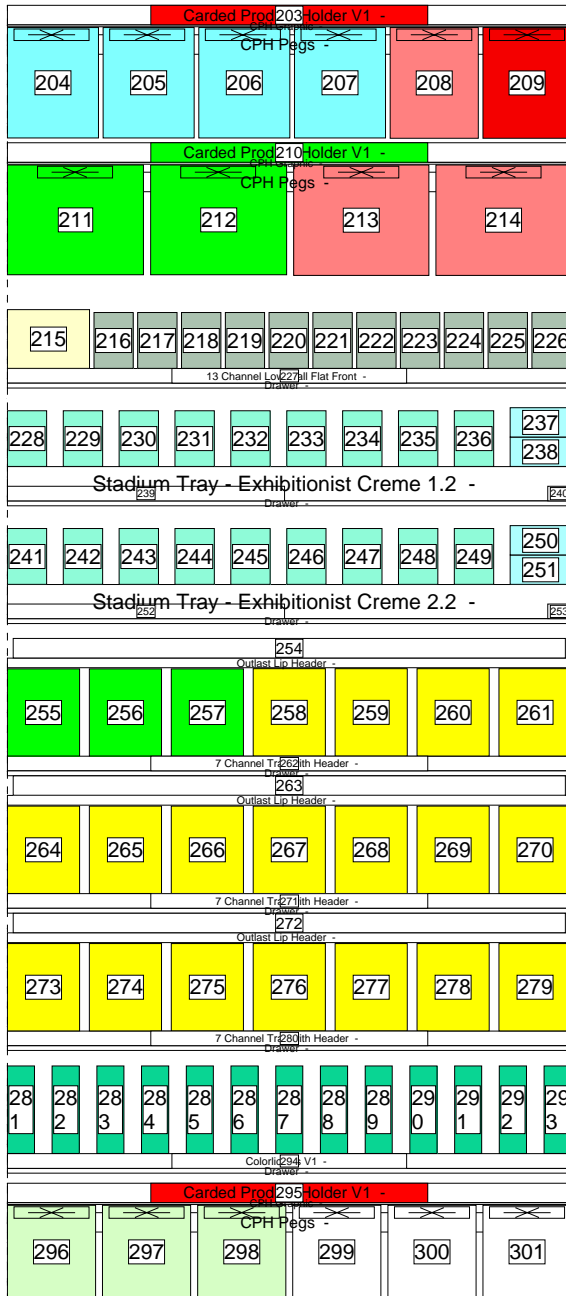

Corporate 06X66P Backwall Non-Lit

POSITION REPORT

Wall Strategy & Logistics 8/14/2018

CU000006X066A00UPEP60

Location ID	Assembly	UPC	ID	Description	Boutique	Facings
290	Coloricious - 2	4620000028	80263576	CG Coloricious Lip Gloss 690 Pinkalicious	Coloricious Gloss	1
291	Coloricious - 2	4620000027	80263577	CG Coloricious Lip Gloss 700 Whipped Berry	Coloricious Gloss	1
292	Coloricious - 2	4620000026	80263578	CG Coloricious Lip Gloss 710 Berrylicious	Coloricious Gloss	1
293	Coloricious - 2	4620000034	80263579	CG Coloricious Lip Gloss 720 Craving Cranberries	Coloricious Gloss	1

Loc ID	CPH - 16	UPC	ID	Description	Boutique	Facings
296	CPH - 16	2270010627	80304582	CG Smoothers Concealer 705 Fair	Smoothers Concealer	1
297	CPH - 16	2270010628	80290963	CG Smoothers Concealer 710 Light	Smoothers Concealer	1
298	CPH - 16	2270010629	80290964	CG Smoothers Concealer 715 Medium	Smoothers Concealer	1
299	CPH - 16	2270005531	80254824	CG Continuous Color Lipstick 415 RoseQuartz	Continuous Color Lipstick	1
300	CPH - 16	2270005532	80254825	CG Continuous Color Lipstick 420 IcedMauve	Continuous Color Lipstick	1
301	CPH - 16	2270005533	80254826	CG Continuous Color Lipstick 425 VntgeWine	Continuous Color Lipstick	1