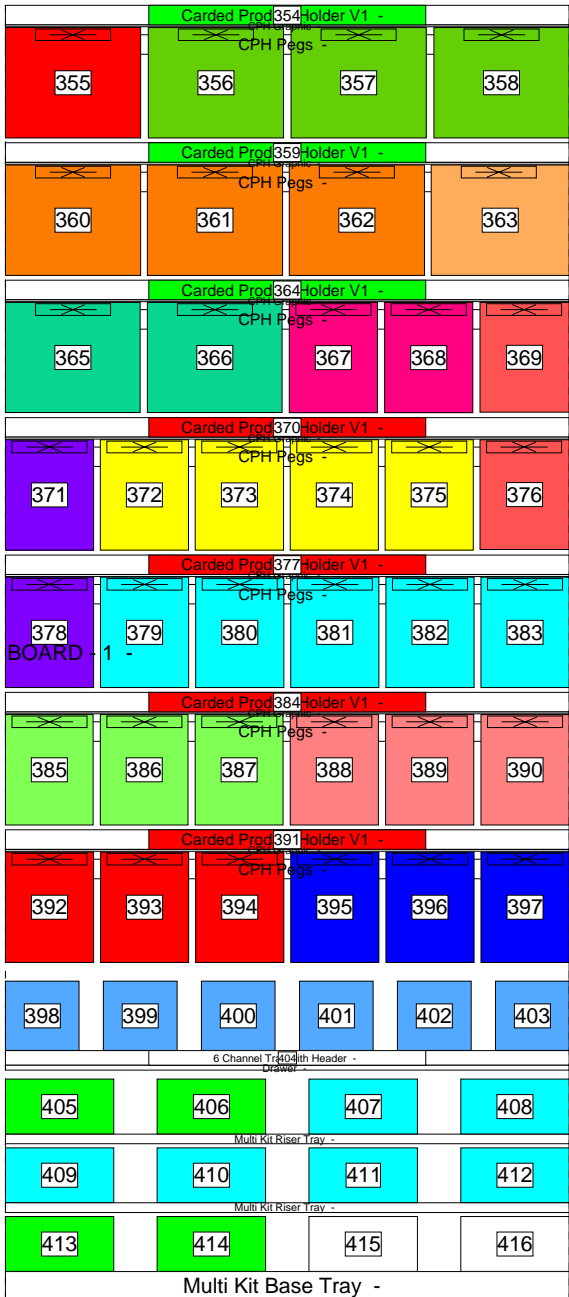

Corporate 06X66P Backwall Non-Lit

POSITION REPORT

Wall Strategy & Logistics 8/14/2018

CU000006X066A00UPEP60