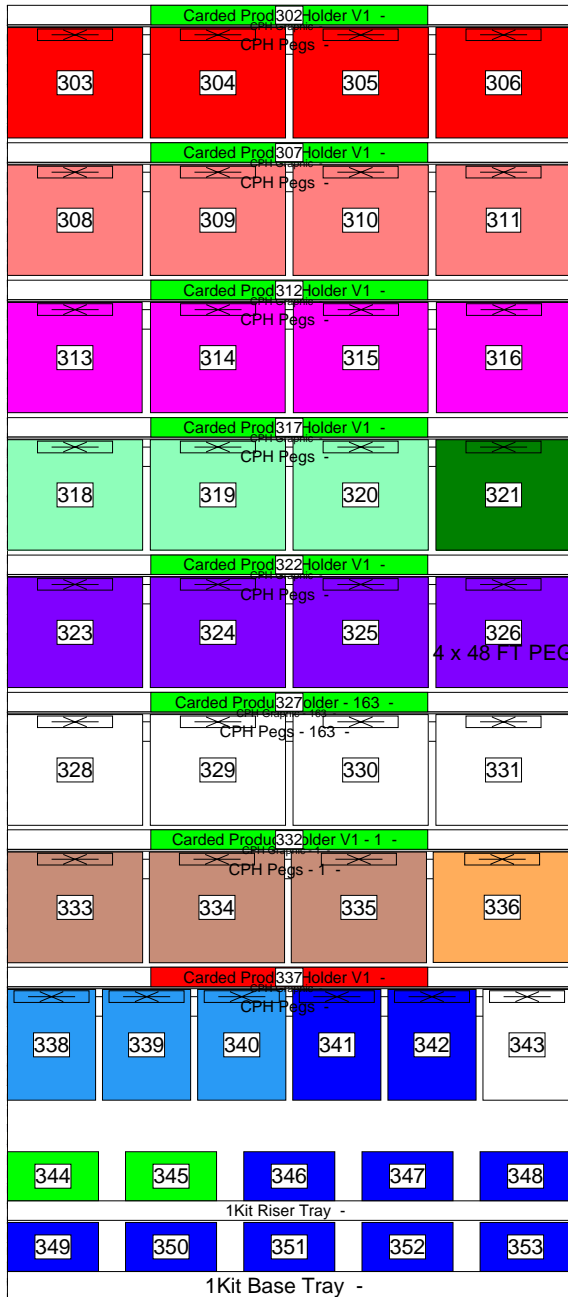

Corporate 06X66P Backwall Non-Lit

POSITION REPORT

Wall Strategy & Logistics 8/14/2018

CU000006X066A00UPEP60